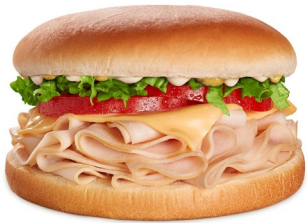

WOW

Burgers & Hot Dogs

815 W Greenwood Steet

Abbeville, SC 29620

Tell. (864) 366-5055

Mission Statement

'WOW' stands for a way of doing things; no tricks, no frills, no hidden costs, just quality meat, with every burger as standard, friendly service, and open kitchens. We aim to deliver on one promise, to do one thing, and do it well.

Lisen to family

100% AMERICAN-SOURCED QUALITY